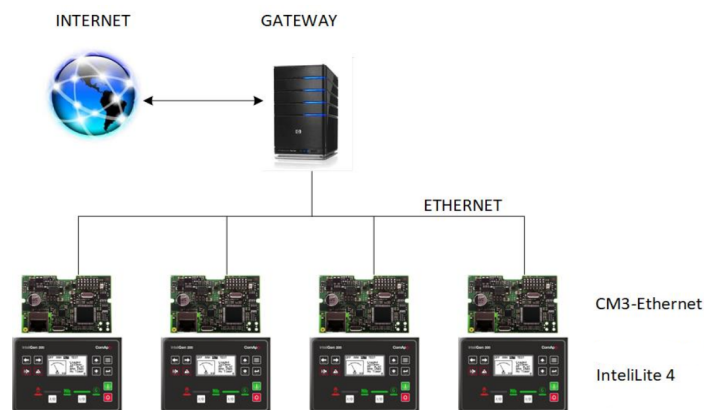

CM3-Ethernet

Datasheet

Internet / Ethernet plug-in communication module

Product description

Internet connection via Ethernet network

Key features

- Wired Internet connection via Ethernet port
- AirGate 2 support
- WebSupervisor support
- Active e-mails
- Modbus, SNMP protocols for local monitoring

Application overview

Technical data

General

Width × Height × Depth	73.8 × 50.3 × 21
Weight	~30 g
Power supply	8-36 V DC
Power consumption	1 W
Peak power consumption	2 W
Operating temperature	-40 °C to +70 °C
Storage temperature	-40 °C to +80 °C